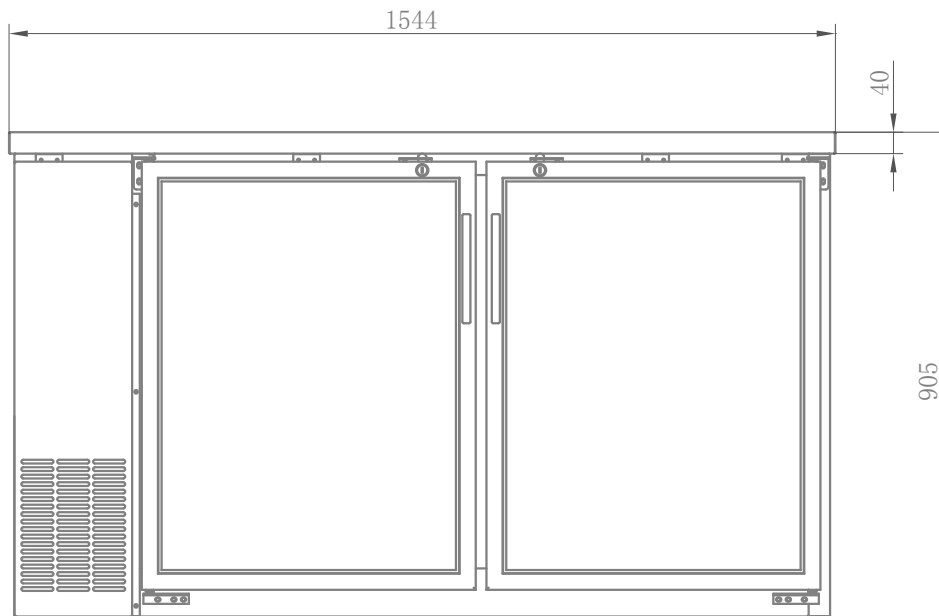

Equipment for the Foodservice Industry
value + quality + service

VANCOUVER, BC
TORONTO, ON

CBBSGD2-60CC

www.efifoodequip.com