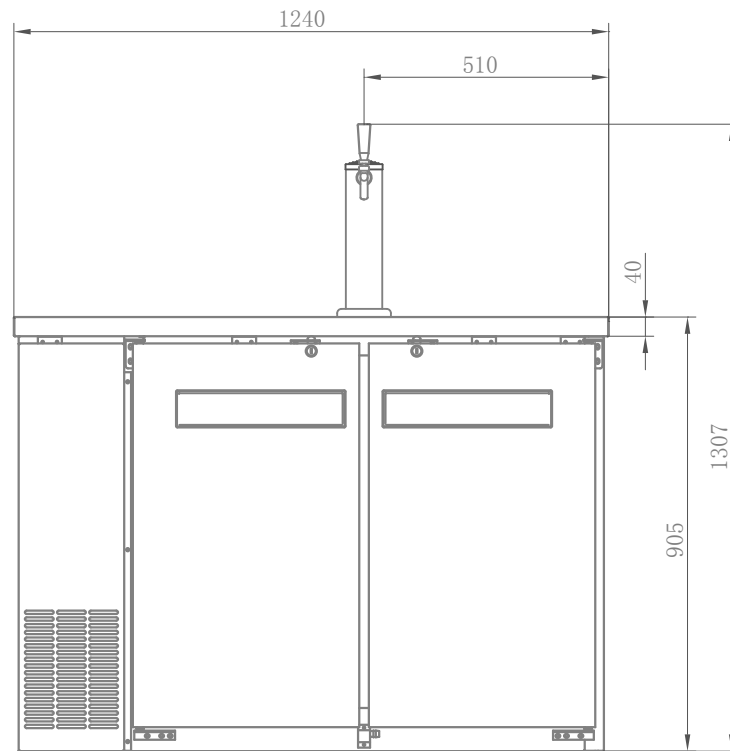

Equipment for the Foodservice Industry  
value + quality + service

VANCOUVER, BC  
TORONTO, ON

**CBBSD2-48CC**

[www.efifoodequip.com](http://www.efifoodequip.com)