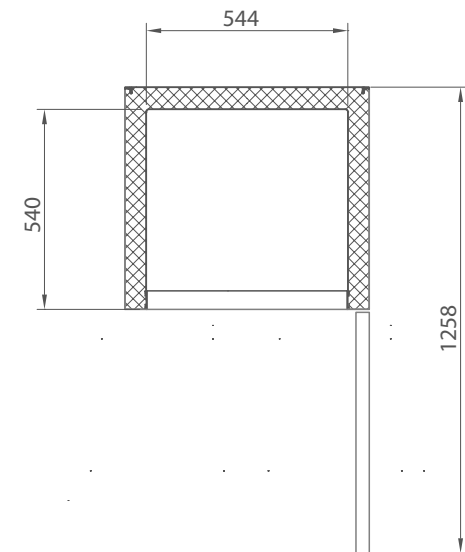

Equipment for the Foodservice Industry
value + quality + service

VANCOUVER, BC
TORONTO, ON

C1-28GD

www.efifoodequip.com