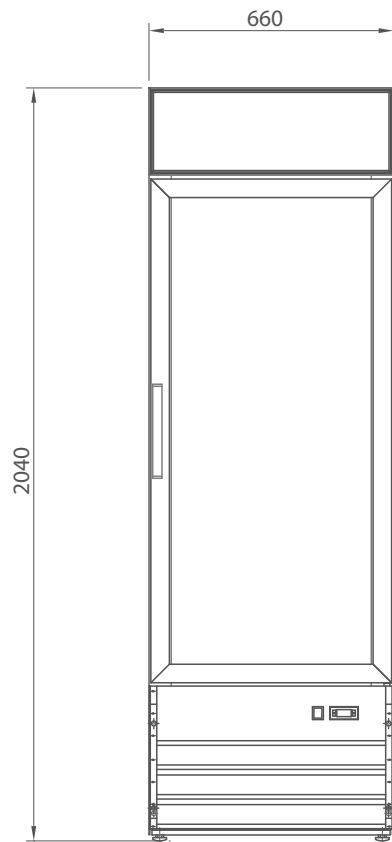

Equipment for the Foodservice Industry
value + quality + service

VANCOUVER, BC
TORONTO, ON

C1-28GD

www.efifoodequip.com